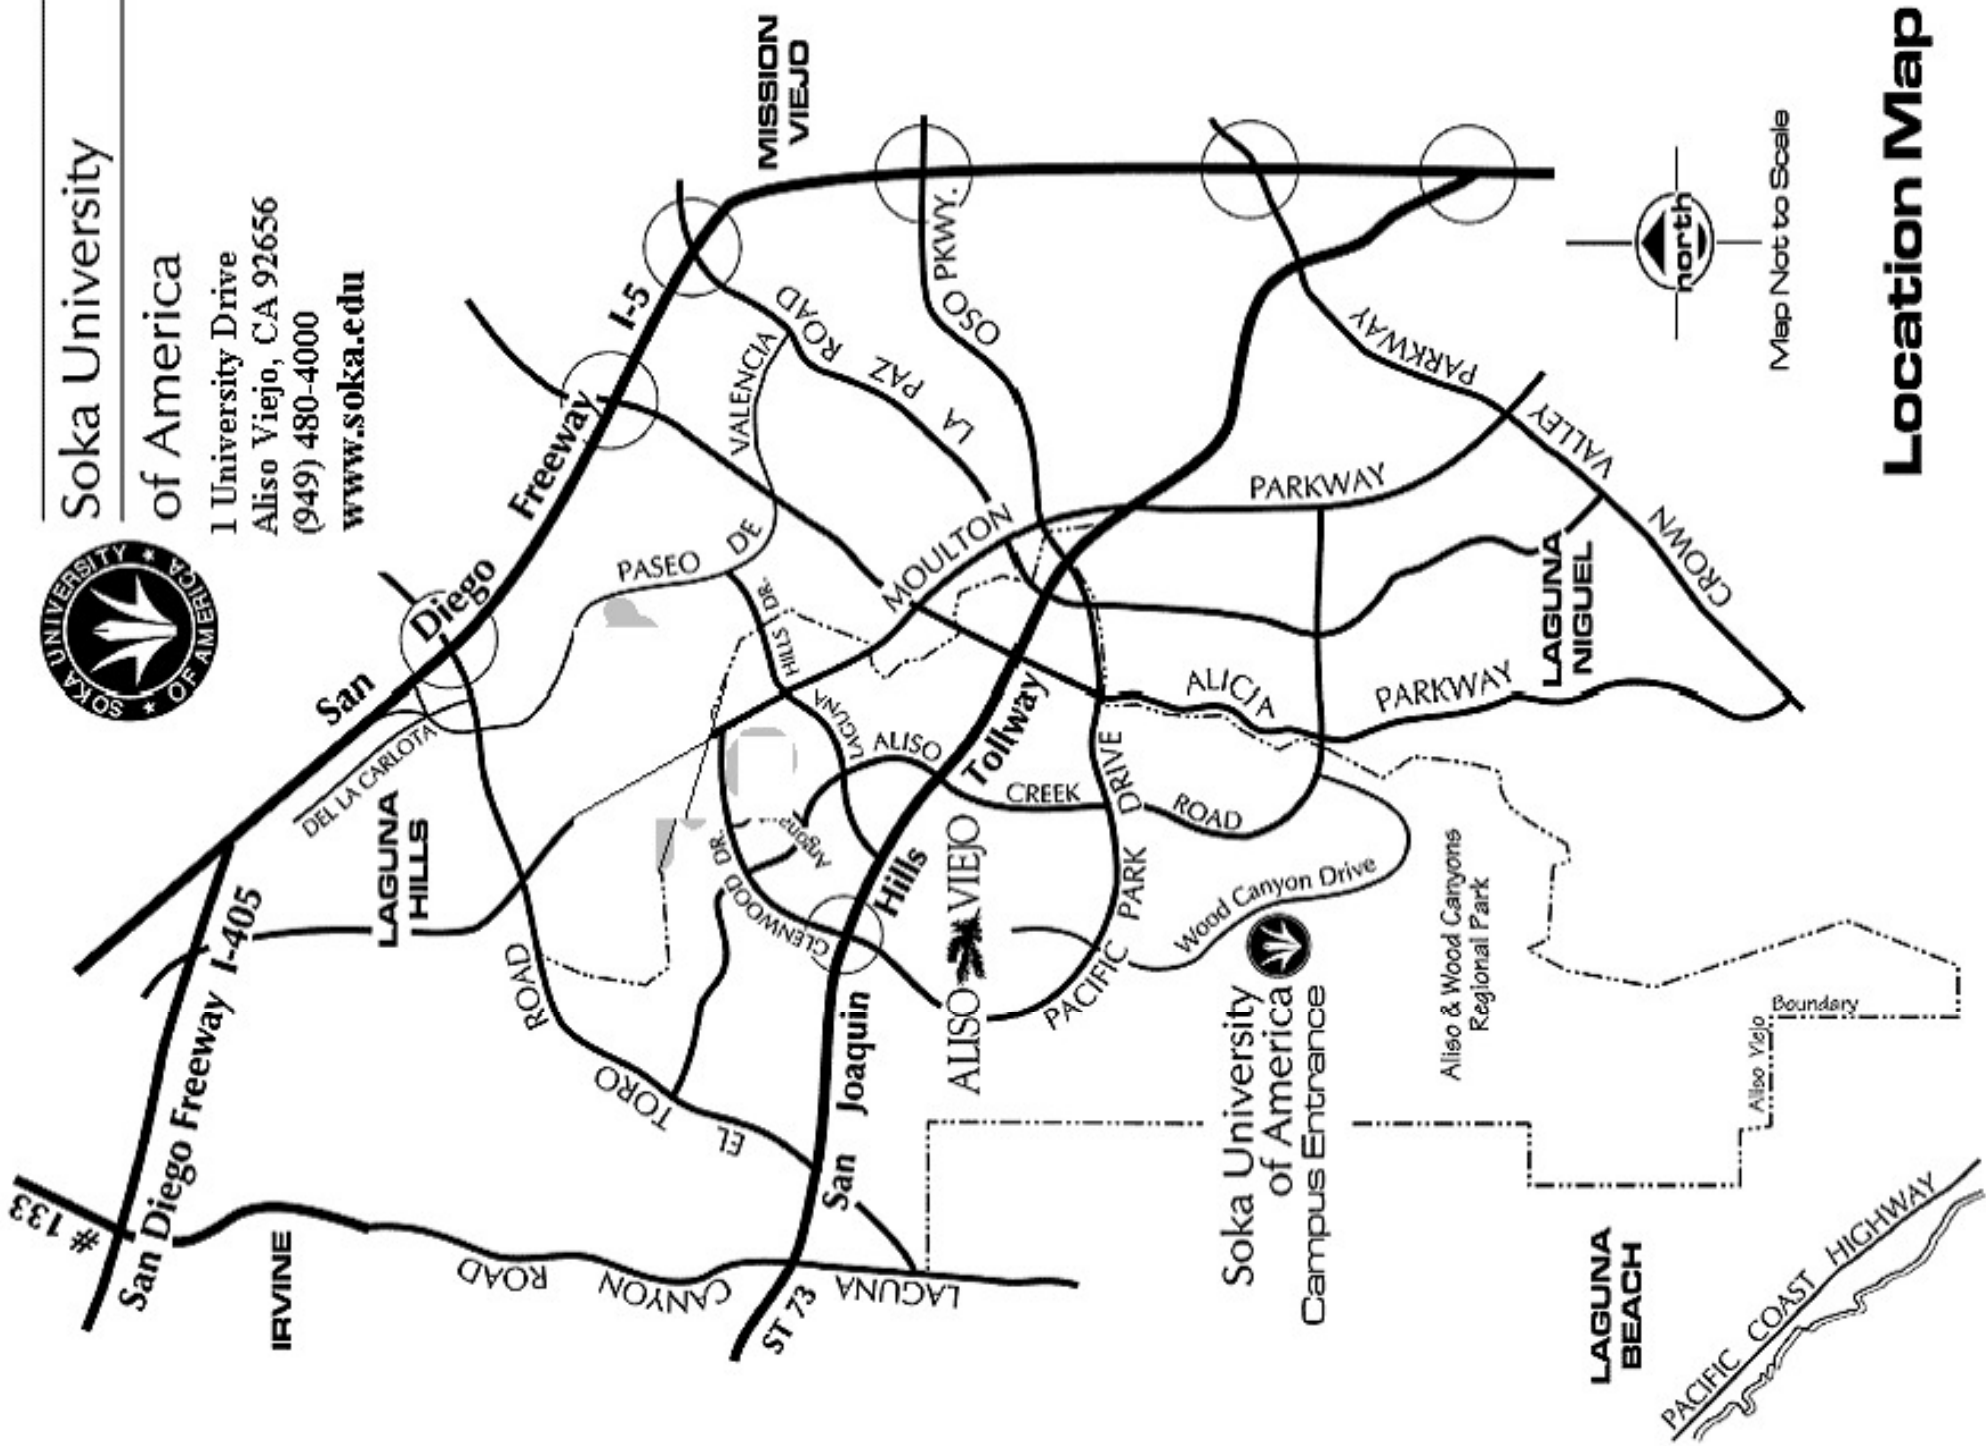

Soka University of America

1 University Drive
Aliso Viejo, CA 92656
(949) 480-4000
www.soka.edu

Location Map